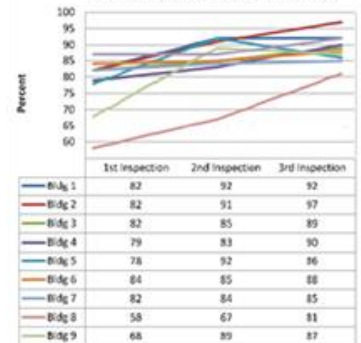

### Request for Proposal (RFP) Services

*Canada's Industry Leader in  
RFP's – Bar None*

**RFP Analysis for Building AAA**

Contractor	Technical Score	Weekly Labour Hours	Risk Factor		
			High	Med	Low
A	915	1,240			★
B	890	1,250	★		
C	840	1,180		★	
D	885	1,090	★		

### APPA Audits for LEED Certification

*You Demand Clean, We  
Quantify & Define It*

Company Custodial  
Performance Audits and Scores

**2016  
Served**  
24 major clients &  
18 million ft<sup>2</sup>

**2017  
Served**  
30 major clients &  
+22 million ft<sup>2</sup>