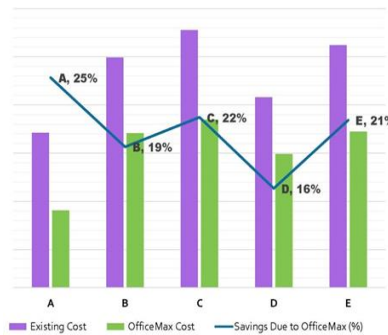

Three-Year Savings as a Result of Implementing OfficeMax